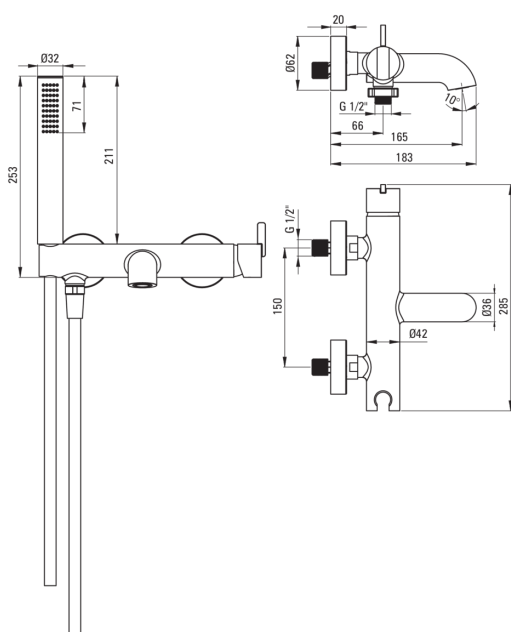

## Bath mixer, with shower set

 deante

Product code: BQS\_D11M

EAN: 5907650818397

Color: titanium

Warranty [years]: 7

### Mixer

Finish	titanium
Material	brass
Mixer type	single-handle, mixer
Installation method	wall-mounted
Acoustic group [db]	I ( $x \leq 20$ )

### Mixer cartridge

Ceramic cartridge size	35 mm
------------------------	-------

### Spout

Spout type	still
Mixer spout range [mm]	165
Material	brass