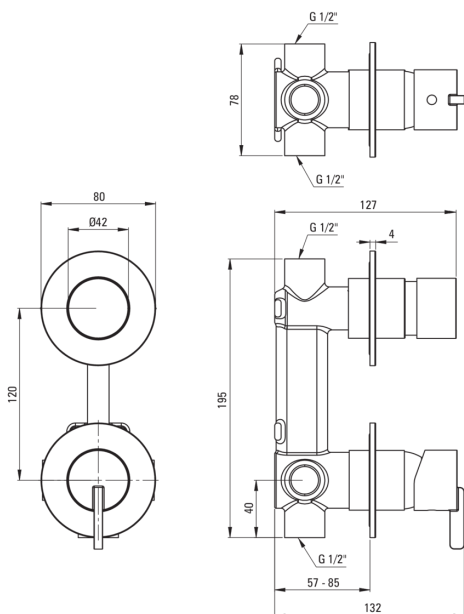

SILIA

Shower mixer, concealed

Product code: BQS_C44P

EAN: 5907650869115

Color: brushed bronze

Warranty [years]: 7

Mixer

Finish	brushed bronze
Material	brass
Mixer type	single-handle, mixer
Installation method	concealed
Acoustic group [db]	1 ($x \leq 20$)

Mixer cartridge

Ceramic cartridge size	35 mm
------------------------	-------

Function switch

Switch type	click mechanical
-------------	------------------

Features:

- Noble form and timeless simplicity
- Ceramic mechanical Click type function switch
- Flush-mounted installation ensures the aesthetics of the bathroom
- Only the best materials, the quality of which has been confirmed by laboratory tests
- Cleaning agent for fixtures in all colors available