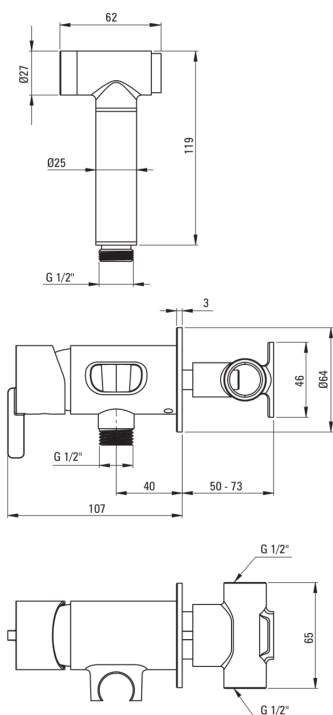

## Bidet tap, concealed

Product code: BQS\_C34M

EAN: 5907650869085

Color: brushed bronze

Warranty [years]: 7

### Mixer cartridge

Ceramic cartridge size	35 mm
------------------------	-------