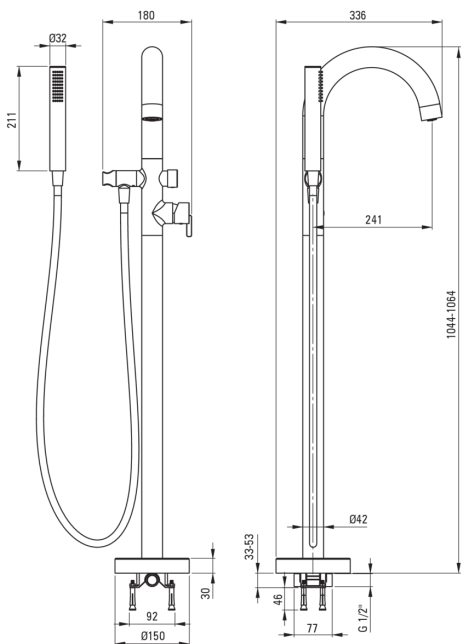

SILIA

Bath mixer, freestanding

Product code: BQS_C17N

EAN: 5907650873181

Color: brushed bronze

Warranty [years]: 7

Mixer

Finish	brushed bronze
Material	brass
Mixer type	single-handle, mixer
Acoustic group [db]	II (20 < x ≤ 30)

Mixer cartridge

Ceramic cartridge size	35 mm
------------------------	-------

Spout

Spout type	still
Material	steel 304

Function switch

Switch type	click mechanical
-------------	------------------

Aerator

Aerator type	silicone, swivel, flat
Aerator size	M24

Hose

Length [mm]	1500
Braid type	not applicable
Anti-twist	2

Hand shower

Number of functions	1
Anti-calc	Yes
Additional features	cool-out

Features:

- Noble form and timeless simplicity
- Mechanical ceramic Click type function switch
- Adjustable shower hand angle
- Anti-calc hand shower
- Cleaning agent for fixtures in all colors available
- Anti-twist system, preventing the hose from twisting
- Durable hose ends made of brass
- Cool-out hand shower