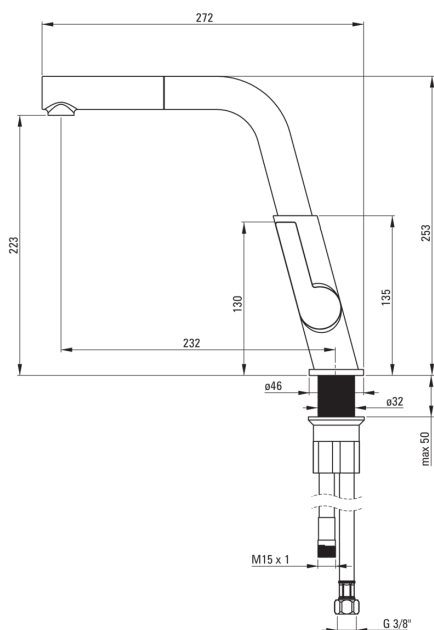

SILIA

Kitchen tap

Product code: BQS_B730

EAN: 5908212071403

Color: brushed steel, nero

Warranty [years]: 7

Mixer

Finish	steel
Material	brass
Mixer type	single-handle, mixer
Installation method	standing
Flow class [l/min]	Z - 4-9 l/min
Acoustic group [db]	II (20 < x ≤ 30)

Mixer cartridge

Ceramic cartridge size	25 mm
------------------------	-------

Spout

Spout type	pull-out, swivel
Mixer spout range [mm]	232

Aerator

Aerator type	silicone
--------------	----------

Connecting hose

Length [mm]	450
Installation thread	3/8"
Connection thread	M8

Hose

Length [mm]	1500
Braid type	single-braided

Hand shower

Number of functions	1
---------------------	---

Features:

- The mixer body is made of the highest quality brass
- The mixer is equipped with a stream aerator
- The movable aerator allows you to direct the water stream
- The mixer with functional pull-out spout
- The mounting sleeve facilitates the installation of the mixer
- 45 cm connection hoses included
- Z flow class (4-9 l/min) allowing for water consumption reduction
- Only the best materials, the quality of which has been confirmed by laboratory tests
- The mixer is equipped with non-return valves so that the mixed water does not flow back into the installation
- Cleaning agent for fixtures in all colors available