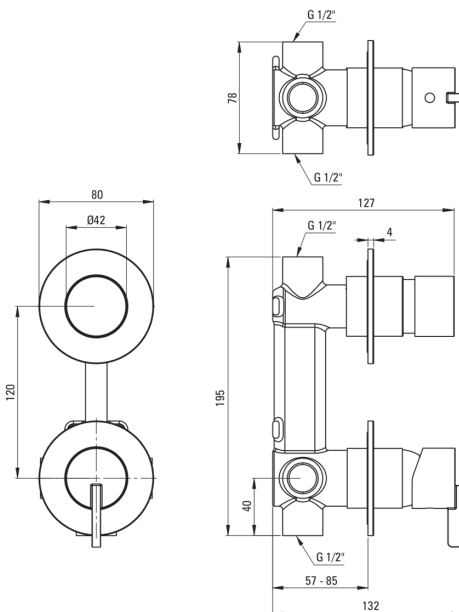

## Shower mixer, concealed

Product code: BQS\_A44P

EAN: 5907650858423

Color: bianco

Warranty [years]: 7

### Mixer cartridge

Ceramic cartridge size	35 mm
------------------------	-------