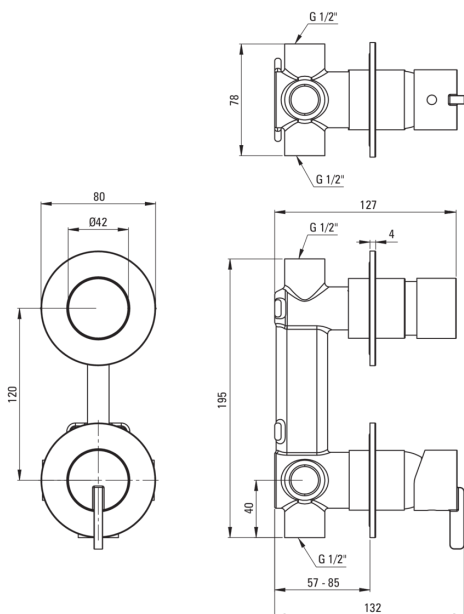

## Shower mixer, concealed

Product code: BQS\_A44P

EAN: 5907650858423

Color: bianco

Warranty [years]: 7

### Mixer cartridge

Ceramic cartridge size	35 mm
------------------------	-------