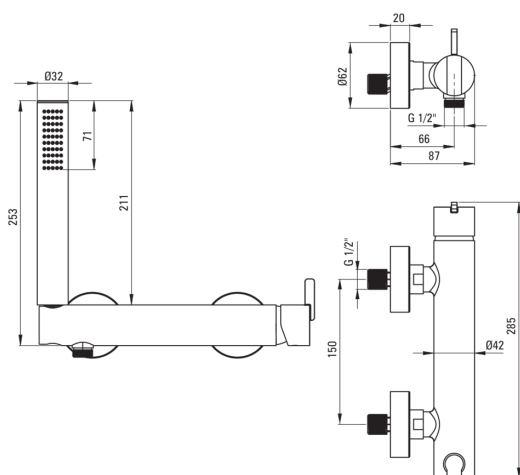

SILIA

Shower mixer, with shower set

 deante

Product code: BQS_A41M

EAN: 5907650858409

Color: bianco

Warranty [years]: 7

Mixer

Finish	bianco
Material	brass
Mixer type	single-handle, mixer
Installation method	wall-mounted
Acoustic group [db]	I ($x \leq 20$)

Mixer cartridge

Ceramic cartridge size	35 mm
------------------------	-------

Hose

Length [mm]	1500
Braid type	not applicable
Anti-twist	1

Hand shower

Number of functions	1
Anti-calc	Yes
Additional features	cool-out

Features:

- Noble form and timeless simplicity
- Only the best materials, the quality of which has been confirmed by laboratory tests
- The mixer body is made of the highest quality brass
- Cool-out hand shower
- Anti-calc hand shower
- Anti-twist system, preventing the hose from twisting
- Durable hose ends made of brass
- Handset holder integrated with the battery body
- The offer includes a cleaning agent for fixtures in all colors