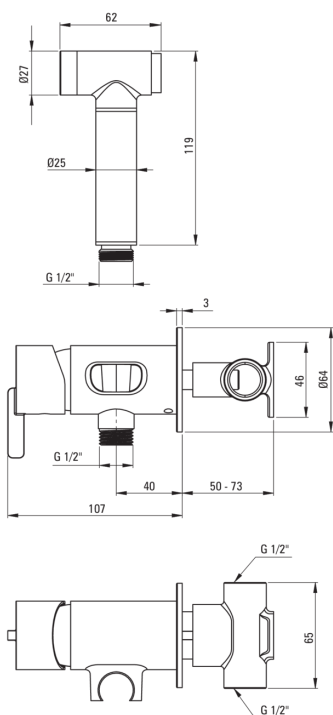

## Bidet tap, concealed

**Product code:** BQS\_A34M

**EAN:** 5907650858386

**Color:** bianco

**Warranty [years]:** 7

### Mixer cartridge

Ceramic cartridge size	35 mm
------------------------	-------

### Hose

Length [mm]	1200
Anti-twist	1