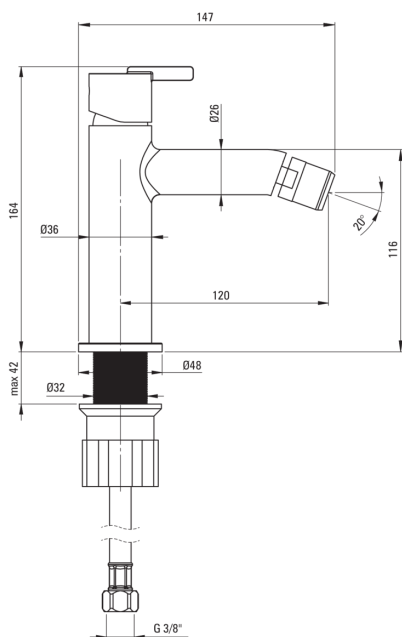

## Bidet tap

Product code: BQS\_A30M

EAN: 5907650858362

Color: bianco

Warranty [years]: 7

### Mixer cartridge

Ceramic cartridge size	25 mm
------------------------	-------

### Spout

Spout type	still
Mixer spout range [mm]	120
Material	brass

### Connecting hose

Length [mm]	450
Installation thread	3/8"
Connection thread	M10