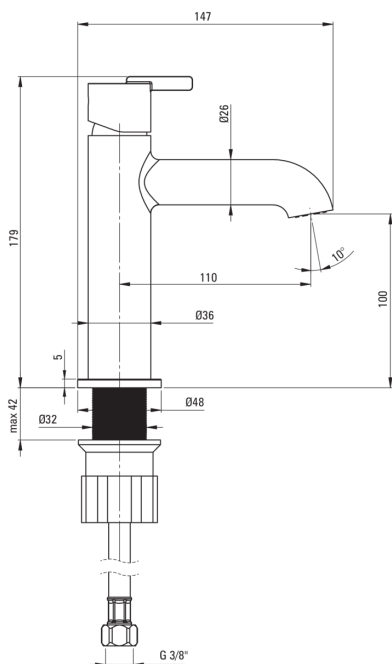

## Washbasin tap

Product code: BQS\_A20M

EAN: 5907650858317

Color: bianco

Warranty [years]: 7

### Mixer cartridge

Ceramic cartridge size	25 mm
------------------------	-------

### Spout

Spout type	still
Mixer spout range [mm]	110
Material	brass

### Connecting hose

Length [mm]	450
Installation thread	3/8"
Connection thread	M10