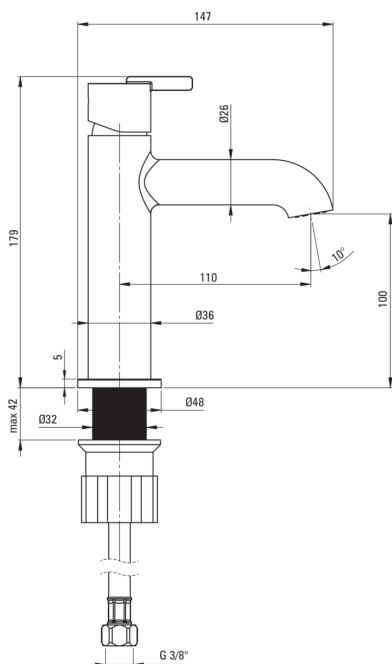

SILIA

Washbasin tap

Product code: BQS_A20M

EAN: 5907650858317

Color: bianco

Warranty [years]: 7

Mixer

Finish	bianco
Material	brass
Mixer type	single-handle, mixer
Flow class [l/min]	Z - 4-9 l/min
Acoustic group [db]	I (x ≤ 20)

Mixer cartridge

Ceramic cartridge size	25 mm
------------------------	-------

Spout

Spout type	still
Mixer spout range [mm]	110
Material	brass

Aerator

Aerator type	swivel, flat
Aerator size	M18

Connecting hose

Length [mm]	450
Installation thread	3/8"
Connection thread	M10

Features:

- Noble form and timeless simplicity
- 45 cm connection hoses included
- The mixer body is made of the highest quality brass
- The mixer is equipped with a stream aerator
- Only the best materials, the quality of which has been confirmed by laboratory tests
- The mounting sleeve facilitates the installation of the mixer
- The movable aerator allows you to direct the water stream
- Z flow class (4-9 l/min) allowing for water consumption reduction
- The offer includes a cleaning agent for fixtures in all colors