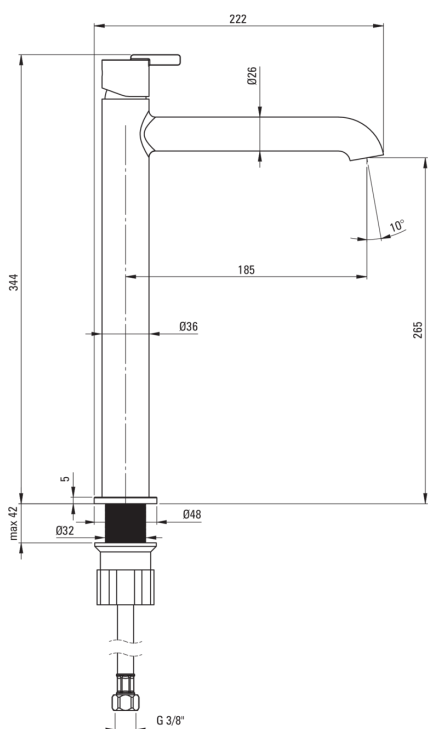

SILIA

Washbasin tap, tall

Product code: BQS_A20K

EAN: 5907650858294

Color: bianco

Warranty [years]: 7

Mixer

Finish	bianco
Material	brass
Mixer type	single-handle, mixer
Installation method	standing
Flow class [l/min]	Z - 4-9 l/min
Acoustic group [db]	I (x ≤ 20)

Mixer cartridge

Ceramic cartridge size	25 mm
------------------------	-------

Spout

Spout type	still
Mixer spout range [mm]	185
Material	brass

Aerator

Aerator type	flat, swivel
Aerator size	M18

Connecting hose

Length [mm]	450
Installation thread	3/8"
Connection thread	M10

Features:

- Noble form and timeless simplicity
- 45 cm connection hoses included
- The mixer body is made of the highest quality brass
- The mixer is equipped with a stream aerator
- Only the best materials, the quality of which has been confirmed by laboratory tests
- Z flow class (4-9 l/min) allowing for water consumption reduction
- The mounting sleeve facilitates the installation of the mixer
- The movable aerator allows you to direct the water stream
- The offer includes a cleaning agent for fixtures in all colors