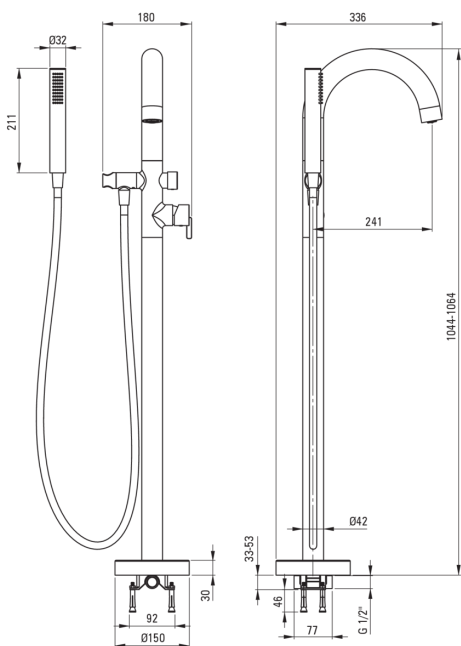

SILIA

Bath mixer, freestanding

Product code: BQS_A17N

EAN: 5907650873174

Color: bianco

Warranty [years]: 7

Mixer

Finish	alabaster
Material	brass
Mixer type	single-handle, mixer
Installation method	floor
Acoustic group [db]	II (20 < x ≤ 30)

Mixer cartridge

Ceramic cartridge size	35 mm
------------------------	-------

Spout

Spout type	still
Material	steel 304

Aerator

Aerator type	silicone, swivel, flat
Aerator size	M24

Hose

Length [mm]	1500
Braid type	not applicable
Anti-twist	1

Hand shower

Number of functions	1
Anti-calc	Yes
Additional features	cool-out

Features:

- Innovative and durable Bianco coating
- Noble form and timeless simplicity
- Mechanical ceramic Click type function switch
- Adjustable shower hand angle
- Anti-calc hand shower
- Cleaning agent for fixtures in all colors available
- Anti-twist system, preventing the hose from twisting
- Durable hose ends made of brass
- Cool-out hand shower