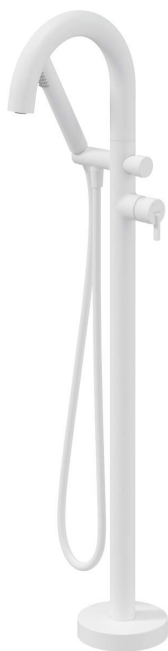

SILIA

Bath mixer, freestanding

Product code: BQS_A17N

EAN: 5907650873174

Color: bianco

Warranty [years]: 7

Mixer

Finish	alabaster
Material	brass
Mixer type	single-handle, mixer
Installation method	floor
Acoustic group [db]	II (20 < x ≤ 30)

Mixer cartridge

Ceramic cartridge size	35 mm
------------------------	-------

Spout

Spout type	still
Material	steel 304

Aerator

Aerator type	silicone, swivel, flat
Aerator size	M24

Hose

Length [mm]	1500
Braid type	not applicable
Anti-twist	1

Hand shower

Number of functions	1
Anti-calc	Yes
Additional features	cool-out

Features:

- Innovative and durable Bianco coating
- Noble form and timeless simplicity
- Mechanical ceramic Click type function switch
- Adjustable shower hand angle
- Anti-calc hand shower
- Cleaning agent for fixtures in all colors available
- Anti-twist system, preventing the hose from twisting
- Durable hose ends made of brass
- Cool-out hand shower