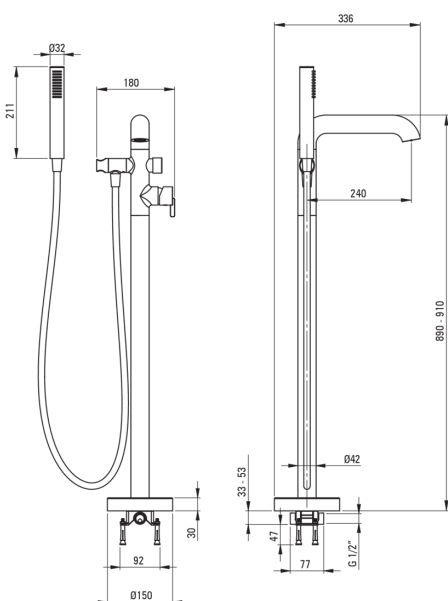

SILIA

Bath mixer, freestanding

Product code: BQS_A17M

EAN: 5907650858263

Color: bianco

Warranty [years]: 7

Mixer

Finish	chrome
Material	brass
Mixer type	single-handle, mixer
Installation method	floor
Acoustic group [db]	II (20 < x ≤ 30)

Mixer cartridge

Ceramic cartridge size	35 mm
------------------------	-------

Spout

Spout type	still
Material	brass

Aerator

Aerator type	flat, laminar, silicone
Aerator size	M24

Hose

Length [mm]	1500
Braid type	not applicable
Anti-twist	1

Hand shower

Number of functions	1
Anti-calc	Yes
Additional features	cool-out

Features:

- Noble form and timeless simplicity
- Only the best materials, the quality of which has been confirmed by laboratory tests
- Mechanical ceramic Click type function switch
- The mixer body is made of the highest quality brass
- The lever on the side makes it easier to keep the spout clean
- Adjustable shower hand angle
- The mixer is equipped with non-return valves so that the mixed water does not flow back into the installation
- Durable hose ends made of brass
- Cool-out hand shower
- Anti-twist system, preventing the hose from twisting
- Cleaning agent for fixtures in all colors available