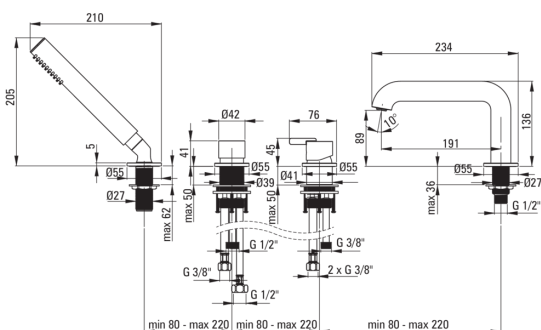

SILIA

Bath mixer, 4-hole

Product code: BQS_A14M

EAN: 5907650858256

Color: bianco

Warranty [years]: 7

Mixer

Finish	bianco
Material	brass
Mixer type	single-handle, mixer
Installation method	standing
Acoustic group [db]	1 ($x \leq 20$)

Mixer cartridge

Ceramic cartridge size	35 mm

Spout

Spout type	still
Mixer spout range [mm]	191
Material	brass

Function switch

Switch type	click mechanical

Aerator

Aerator type	silicone, laminar, swivel
Aerator size	M24

Connecting hose

Length [mm]	450
Installation thread	3/8"
Connection thread	M12

Hose

Length [mm]	1500
Anti-twist	1

Hand shower

Number of functions	1
Anti-calc	Yes
Additional features	cool-out

Features:

- Noble form and timeless simplicity
- Mechanical ceramic Click type function switch
- The mixer body is made of the highest quality brass
- Silicone aerator for easy limescale removal
- The movable aerator allows you to direct the water stream
- Only the best materials, the quality of which has been confirmed by laboratory tests
- Anti-calc hand shower
- Durable hose ends made of brass
- The mounting sleeve facilitates the installation of the mixer
- Cool-out hand shower
- 45 cm connection hoses included
- The offer includes a cleaning agent for fixtures in all colors