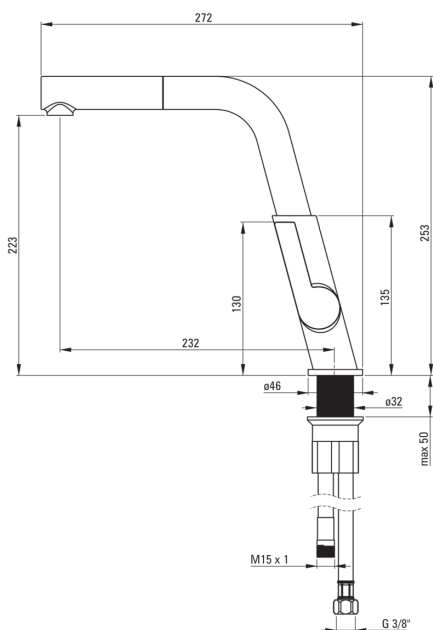

SILIA

Kitchen tap

Product code: BQS_073M

EAN: 5908212071397

Color: chrome

Warranty [years]: 7

Mixer

Finish	chrome
Material	brass
Mixer type	single-handle, mixer
Installation method	standing
Flow class [l/min]	Z - 4-9 l/min
Acoustic group [db]	II (20 < x ≤ 30)
Check valves	Yes

Mixer cartridge

Ceramic cartridge size	25 mm

Spout

Spout type	pull-out, swivel
Mixer spout range [mm]	233

Aerator

Aerator type	swivel

Connecting hose

Length [mm]	450
Installation thread	3/8"
Connection thread	M8

Hose

Length [mm]	1500
Braid type	single-braided

Hand shower

Number of functions	1

Features:

- The mixer body is made of the highest quality brass
- The mixer is equipped with a stream aerator
- The movable aerator allows you to direct the water stream
- The mixer with functional pull-out spout
- The mounting sleeve facilitates the installation of the mixer
- 45 cm connection hoses included
- Z flow class (4-9 l/min) allowing for water consumption reduction
- The mixer is equipped with non-return valves so that the mixed water does not flow back into the installation
- Only the best materials, the quality of which has been confirmed by laboratory tests
- Cleaning agent for fixtures in all colors available