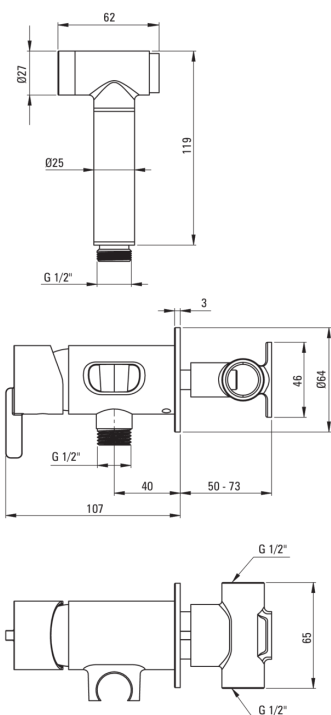

SILIA

Bidet tap, concealed

Product code: BQS_034M

EAN: 5907650818366

Color: chrome

Warranty [years]: 7

Mixer

Finish	chrome
Material	brass
Mixer type	single-handle, mixer
Installation method	concealed
Flow class [l/min]	Z - 4-9 l/min
Acoustic group [db]	II (20 < x ≤ 30)
Check valves	Yes

Mixer cartridge

Ceramic cartridge size	35 mm
------------------------	-------

Hose

Length [mm]	1200
Anti-twist	1

Hand shower

Start_stop	Yes
------------	-----

Features:

- Noble form and timeless simplicity
- Only the best materials, the quality of which has been confirmed by laboratory tests
- The mixer body is made of the highest quality brass
- Z flow class (4-9 l/min) allowing for water consumption reduction
- Flush-mounted installation ensures the aesthetics of the bathroom
- Durable hose ends made of brass
- Anti-twist system, preventing the hose from twisting
- The mixer is equipped with non-return valves so that the mixed water does not flow back into the installation
- Cleaning agent for fixtures in all colors available