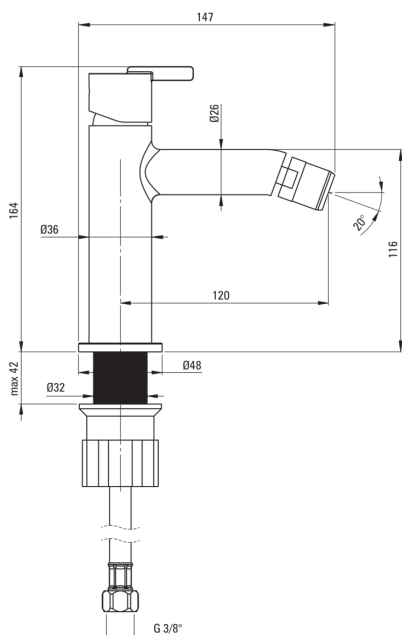

SILIA

Bidet tap

Product code: BQS_030M

EAN: 5907650854746

Color: chrome

Warranty [years]: 7

Mixer

Finish	chrome
Material	brass
Mixer type	single-handle, mixer
Installation method	standing
Flow class [l/min]	Z - 4-9 l/min
Acoustic group [db]	I (x ≤ 20)

Mixer cartridge

Ceramic cartridge size	25 mm
------------------------	-------

Spout

Spout type	still
Mixer spout range [mm]	120
Material	brass

Aerator

Aerator type	silicone
Aerator size	M22

Connecting hose

Length [mm]	450
Installation thread	3/8"
Connection thread	M10

Features:

- Noble form and timeless simplicity
- The mixer body is made of the highest quality brass
- 45 cm connection hoses included
- The mounting sleeve facilitates the installation of the mixer
- Only the best materials, the quality of which has been confirmed by laboratory tests
- The mixer is equipped with a stream aerator
- Z flow class (4-9 l/min) allowing for water consumption reduction
- The offer includes a cleaning agent for fixtures in all colors
- Silicone aerator for easy limescale removal