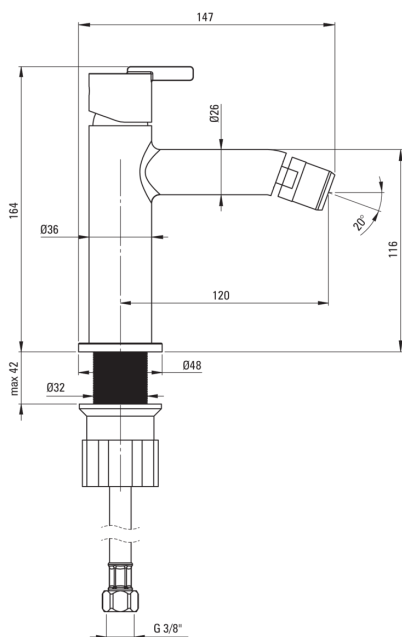

SILIA

Bidet tap

Product code: BQS_030M

EAN: 5907650854746

Color: chrome

Warranty [years]: 7

Mixer

| | |
|---------------------|----------------------|
| Finish | chrome |
| Material | brass |
| Mixer type | single-handle, mixer |
| Installation method | standing |
| Flow class [l/min] | Z - 4-9 l/min |
| Acoustic group [db] | I (x ≤ 20) |

Mixer cartridge

| | |
|------------------------|-------|
| Ceramic cartridge size | 25 mm |
|------------------------|-------|

Spout

| | |
|------------------------|-------|
| Spout type | still |
| Mixer spout range [mm] | 120 |
| Material | brass |

Aerator

| | |
|--------------|----------|
| Aerator type | silicone |
| Aerator size | M22 |

Connecting hose

| | |
|---------------------|------|
| Length [mm] | 450 |
| Installation thread | 3/8" |
| Connection thread | M10 |

Features:

- Noble form and timeless simplicity
- The mixer body is made of the highest quality brass
- 45 cm connection hoses included
- The mounting sleeve facilitates the installation of the mixer
- Only the best materials, the quality of which has been confirmed by laboratory tests
- The mixer is equipped with a stream aerator
- Z flow class (4-9 l/min) allowing for water consumption reduction
- Cleaning agent for fixtures in all colors available
- Silicone aerator for easy limescale removal