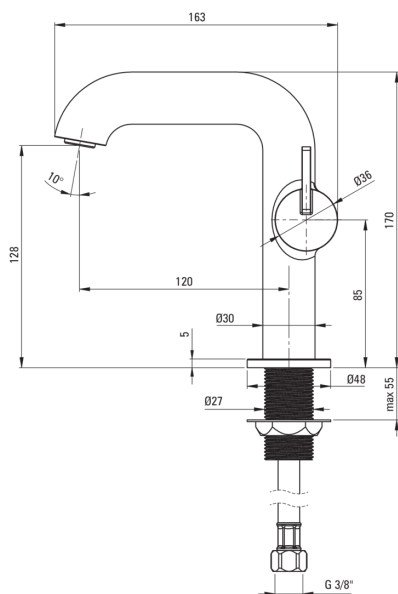

SILIA

Washbasin tap

Product code: BQS_024M
EAN: 5907650854364
Color: chrome
Warranty [years]: 7

Mixer

Finish	chrome
Material	brass
Mixer type	single-handle, mixer
Installation method	standing
Flow class [l/min]	Z - 4-9 l/min
Acoustic group [db]	I (x ≤ 20)

Mixer cartridge

Ceramic cartridge size	25 mm
------------------------	-------

Spout

Spout type	still
Mixer spout range [mm]	120
Material	brass

Aerator

Aerator type	swivel, flat
Aerator size	M24

Connecting hose

Length [mm]	450
Installation thread	3/8"
Connection thread	M10

Features:

- Noble form and timeless simplicity
- The mixer is equipped with a stream aerator
- The mixer body is made of the highest quality brass
- The mounting sleeve facilitates the installation of the mixer
- The movable aerator allows you to direct the water stream
- 45 cm connection hoses included
- Only the best materials, the quality of which has been confirmed by laboratory tests
- Z flow class (4-9 l/min) allowing for water consumption reduction
- The lever on the side makes it easier to keep the spout clean
- The offer includes a cleaning agent for fixtures in all colors