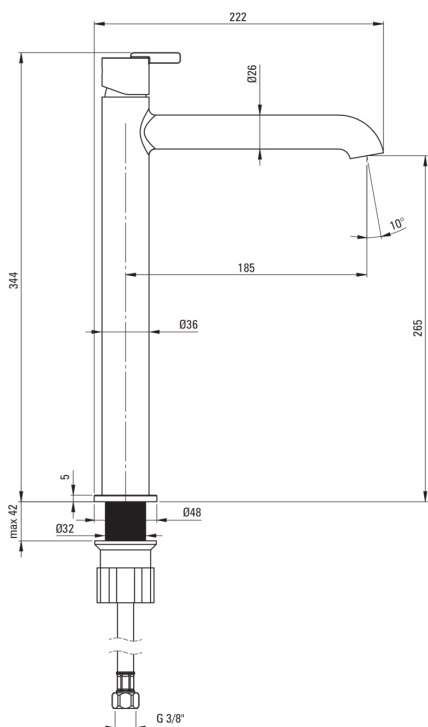

SILIA

Washbasin tap, tall

Product code: BQS_020K

EAN: 5907650852292

Color: chrome

Warranty [years]: 7

Mixer

Finish	chrome
Material	brass
Mixer type	single-handle, mixer
Installation method	standing
Flow class [l/min]	Z - 4-9 l/min
Acoustic group [db]	I (x ≤ 20)

Mixer cartridge

Ceramic cartridge size	25 mm
------------------------	-------

Spout

Spout type	still
Mixer spout range [mm]	185
Material	brass

Aerator

Aerator type	flat, swivel
Aerator size	M18

Connecting hose

Length [mm]	450
Installation thread	3/8"
Connection thread	M10

Features:

- Noble form and timeless simplicity
- The mixer body is made of the highest quality brass
- The mounting sleeve facilitates the installation of the mixer
- The mixer is equipped with a stream aerator
- The movable aerator allows you to direct the water stream
- Only the best materials, the quality of which has been confirmed by laboratory tests
- 45 cm connection hoses included
- Z flow class (4-9 l/min) allowing for water consumption reduction
- Dedicated cleaning agent, safe for cleaned surfaces