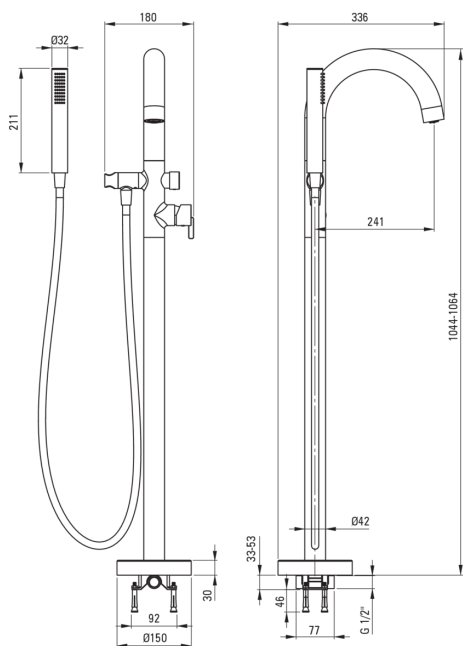

## Bath mixer, freestanding

Product code: BQS\_017N

EAN: 5907650873167

Color: chrome

Warranty [years]: 7

### Mixer

Finish	chrome
Material	brass
Mixer type	single-handle, mixer
Installation method	floor
Acoustic group [db]	II (20 < x ≤ 30)

### Mixer cartridge

Ceramic cartridge size	35 mm
------------------------	-------

### Hose

Length [mm]	1500
Braid type	not applicable
Anti-twist	1