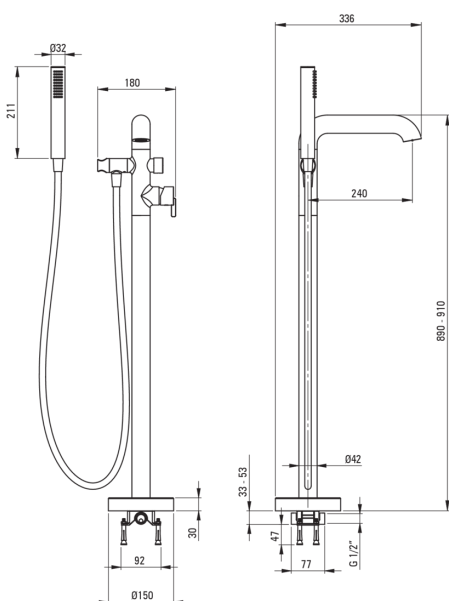

## Bath mixer, freestanding

Product code: BQS\_017M

EAN: 5907650851950

Color: chrome

Warranty [years]: 7

### Mixer

Finish	chrome
Material	brass
Mixer type	single-handle, mixer
Installation method	floor
Acoustic group [db]	II (20 < x ≤ 30)
Check valves	Yes

### Mixer cartridge

Ceramic cartridge size	35 mm
------------------------	-------

### Spout

Spout type	still
Mixer spout range [mm]	240
Material	brass