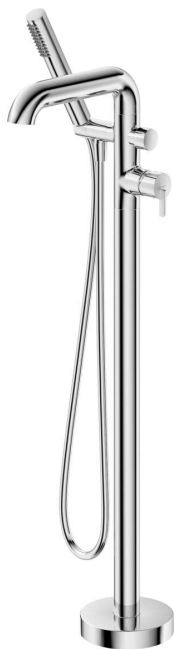

## Bath mixer, freestanding

Product code: BQS\_017M

EAN: 5907650851950

Color: chrome

Warranty [years]: 7

### Mixer

Finish	chrome
Material	brass
Mixer type	single-handle, mixer
Installation method	floor
Acoustic group [db]	II (20 < x ≤ 30)
Check valves	Yes

### Mixer cartridge

Ceramic cartridge size	35 mm
------------------------	-------

### Spout

Spout type	still
Mixer spout range [mm]	240
Material	brass