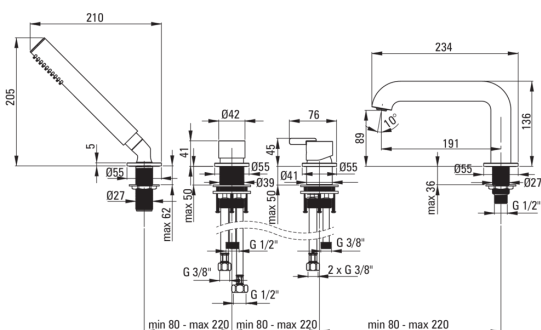

SILIA

Bath mixer, 4-hole

Product code: BQS_014M

EAN: 5907650853046

Color: chrome

Warranty [years]: 7

Mixer

Finish	chrome
Material	brass
Mixer type	single-handle, mixer
Installation method	standing
Acoustic group [db]	I (x ≤ 20)

Mixer cartridge

Ceramic cartridge size	35 mm
------------------------	-------

Spout

Spout type	still
Mixer spout range [mm]	191
Material	brass

Function switch

Switch type	click mechanical
-------------	------------------

Aerator

Aerator type	silicone, swivel, laminar
Aerator size	M24

Connecting hose

Length [mm]	450
Installation thread	3/8"
Connection thread	M12

Hose

Length [mm]	1500
Anti-twist	1

Hand shower

Number of functions	1
Anti-calc	Yes
Additional features	cool-out