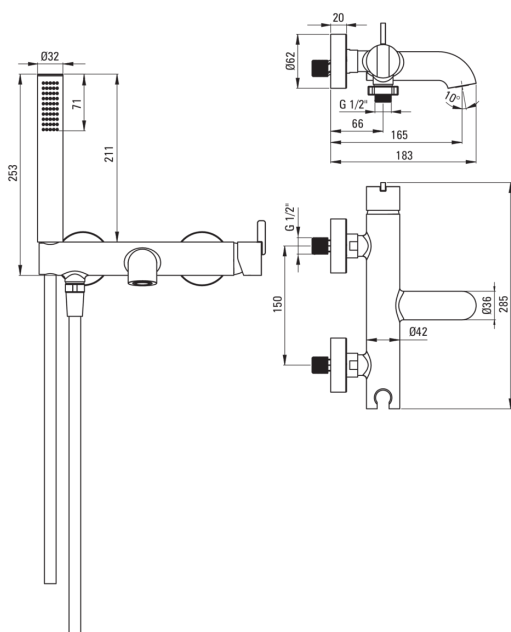

SILIA

Bath mixer

Product code: BQS_011M

EAN: 5907650850472

Color: chrome

Warranty [years]: 7

Mixer

Finish	chrome
Material	brass
Mixer type	single-handle, mixer
Installation method	wall-mounted
Acoustic group [db]	I ($x \leq 20$)

Mixer cartridge

Ceramic cartridge size	35 mm
------------------------	-------

Function switch

Switch type	ceramic mechanical
-------------	--------------------

Aerator

Aerator type	silicone, swivel
Aerator size	M24

Hose

Length [mm]	1500
Braid type	not applicable
Anti-twist	1

Hand shower

Number of functions	1
Anti-calc	Yes
Additional features	cool-out

Features:

- Noble form and timeless simplicity
- The mixer body is made of the highest quality brass
- Silicone aerator for easy limescale removal
- Only the best materials, the quality of which has been confirmed by laboratory tests
- Handset holder integrated with the battery body
- Durable hose ends made of brass
- Anti-twist system, preventing the hose from twisting
- Anti-calc hand shower
- Cool-out hand shower
- The offer includes a cleaning agent for fixtures in all colors