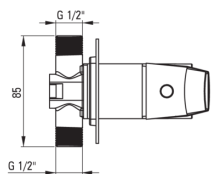

BLUR

Shower mixer, concealed

Product code: BQL_N44P

EAN: 5907650870104

Color: nero

Warranty [years]: 7

Mixer

Finish	nero
Material	brass
Mixer type	single-handle, mixer
Acoustic group [db]	II (20 < x ≤ 30)

Mixer cartridge

Ceramic cartridge size	35 mm
------------------------	-------

Function switch

Switch type	ceramic mechanical
-------------	--------------------

Features:

- Innovative, durable and easy to clean Nero coating
- Only the best materials, the quality of which has been confirmed by laboratory tests
- Flush-mounted installation ensures the aesthetics of the bathroom
- The mixer body is made of the highest quality brass
- Cleaning agent for fixtures in all colors available