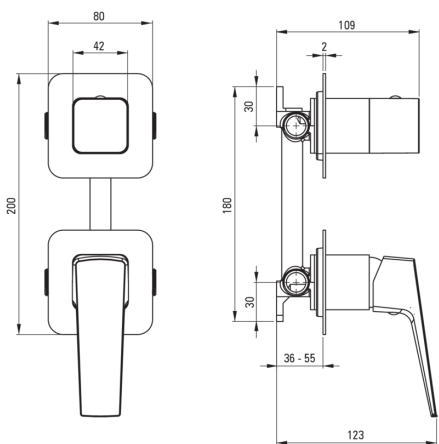

BLUR

Shower mixer, concealed

Product code: BQL_N44P

EAN: 5907650870104

Color: nero

Warranty [years]: 7

Mixer

Finish	nero
Material	brass
Mixer type	single-handle, mixer
Acoustic group [db]	II (20 < x ≤ 30)

Mixer cartridge

Ceramic cartridge size	35 mm
------------------------	-------

Function switch

Switch type	ceramic mechanical
-------------	--------------------

Features:

- Innovative, durable and easy to clean Nero coating
- Only the best materials, the quality of which has been confirmed by laboratory tests
- Flush-mounted installation ensures the aesthetics of the bathroom
- The mixer body is made of the highest quality brass
- Cleaning agent for fixtures in all colors available