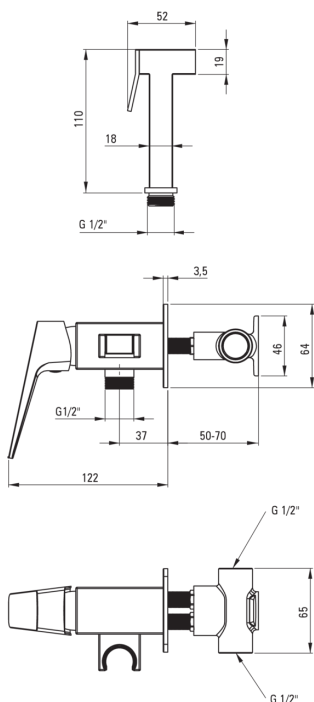

BLUR

Bidet tap, concealed

Product code: BQL_D34M

EAN: 5907650870272

Color: titanium

Warranty [years]: 7

Mixer

Finish	titanium
Material	brass
Mixer type	single-handle, mixer
Installation method	concealed
Flow class [l/min]	Z - 4-9 l/min
Acoustic group [db]	II (20 < x ≤ 30)

Mixer cartridge

Ceramic cartridge size	35 mm
------------------------	-------

Hose

Length [mm]	1200
-------------	------

Hand shower

Start_stop	Yes
------------	-----

Features:

- Only the best materials, the quality of which has been confirmed by laboratory tests
- Innovative, durable and easy to clean Titanium coating
- Cleaning agent for fixtures in all colors available
- Z flow class (4-9 l/min) allowing for water consumption reduction
- Flush-mounted installation ensures the aesthetics of the bathroom