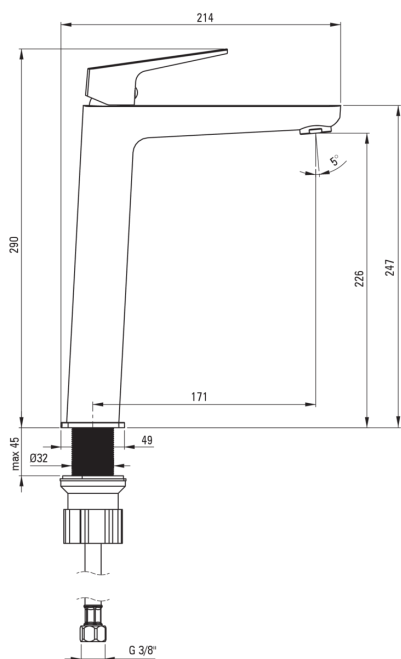

BLUR

Washbasin tap, tall

Product code: BQL_D20K

EAN: 5907650869986

Color: titanium

Warranty [years]: 7

Mixer

Finish	titanium
Material	brass
Mixer type	single-handle, mixer
Installation method	standing
Acoustic group [db]	II (20 < x ≤ 30)

Mixer cartridge

Ceramic cartridge size	26 mm
------------------------	-------

Spout

Spout type	still
Mixer spout range [mm]	171

Aerator

Aerator type	honeycomb
Aerator size	M24

Connecting hose

Length [mm]	450
Installation thread	3/8"
Connection thread	M10