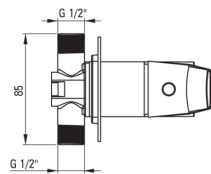

BLUR

Shower mixer, concealed

Product code: BQL_044P

EAN: 5907650869863

Color: chrome

Warranty [years]: 7

Mixer

Finish	chrome
Material	brass
Mixer type	single-handle, mixer
Installation method	concealed
Acoustic group [db]	II (20 < x ≤ 30)

Mixer cartridge

Ceramic cartridge size	35 mm
------------------------	-------

Function switch

Switch type	ceramic mechanical
-------------	--------------------

Features:

- Only the best materials, the quality of which has been confirmed by laboratory tests
- The mixer body is made of the highest quality brass
- Flush-mounted installation ensures the aesthetics of the bathroom
- Cleaning agent for fixtures in all colors available