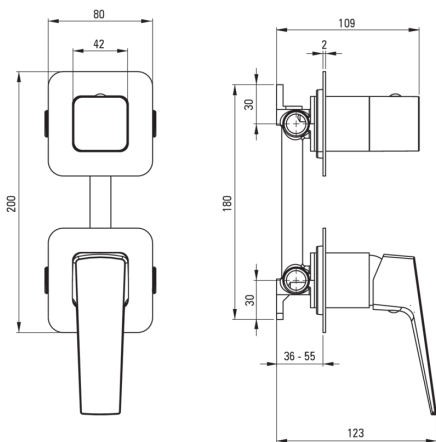

BLUR

Shower mixer, concealed

Product code: BQL_044P

EAN: 5907650869863

Color: chrome

Warranty [years]: 7

Mixer

Finish	chrome
Material	brass
Mixer type	single-handle, mixer
Installation method	concealed
Acoustic group [db]	II (20 < x ≤ 30)

Mixer cartridge

Ceramic cartridge size	35 mm
------------------------	-------

Function switch

Switch type	ceramic mechanical
-------------	--------------------

Features:

- Only the best materials, the quality of which has been confirmed by laboratory tests
- The mixer body is made of the highest quality brass
- Flush-mounted installation ensures the aesthetics of the bathroom
- Cleaning agent for fixtures in all colors available