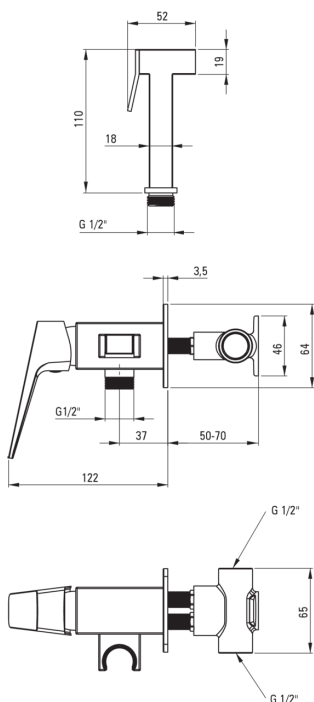

BLUR

Bidet tap, concealed

Product code: BQL_034M

EAN: 5907650870265

Color: chrome

Warranty [years]: 7

Mixer

Finish	chrome
Material	brass
Mixer type	single-handle, mixer
Installation method	concealed
Flow class [l/min]	Z - 4-9 l/min
Acoustic group [db]	II (20 < x ≤ 30)
Check valves	Yes

Mixer cartridge

Ceramic cartridge size	35 mm
------------------------	-------

Hose

Length [mm]	1200
-------------	------

Hand shower

Start_stop	Yes
------------	-----

Features:

- Only the best materials, the quality of which has been confirmed by laboratory tests
- Cleaning agent for fixtures in all colors available
- Z flow class (4-9 l/min) allowing for water consumption reduction
- Flush-mounted installation ensures the aesthetics of the bathroom