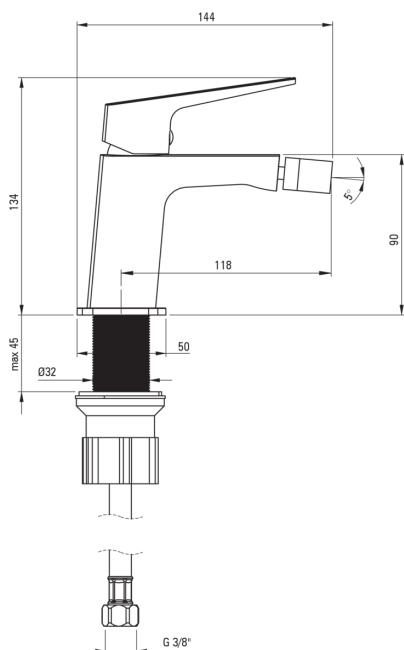

BLUR

Bidet tap

Product code: BQL_030M

EAN: 5907650869917

Color: chrome

Warranty [years]: 2

Mixer

Finish	chrome
Material	brass
Mixer type	single-handle, mixer
Installation method	standing
Flow class [l/min]	Z - 4-9 l/min
Acoustic group [db]	II (20 < x ≤ 30)

Mixer cartridge

Ceramic cartridge size	26 mm
------------------------	-------

Spout

Mixer spout range [mm]	118
------------------------	-----

Aerator

Aerator type	honeycomb
Aerator size	M18

Connecting hose

Length [mm]	450
Installation thread	3/8"
Connection thread	M10

Features:

- Only the best materials, the quality of which has been confirmed by laboratory tests
- The mixer is equipped with a stream aerator
- The mixer body is made of the highest quality brass
- 45 cm connection hoses included
- The mounting sleeve facilitates the installation of the mixer
- Z flow class (4-9 l/min) allowing for water consumption reduction
- The offer includes a cleaning agent for fixtures in all colors