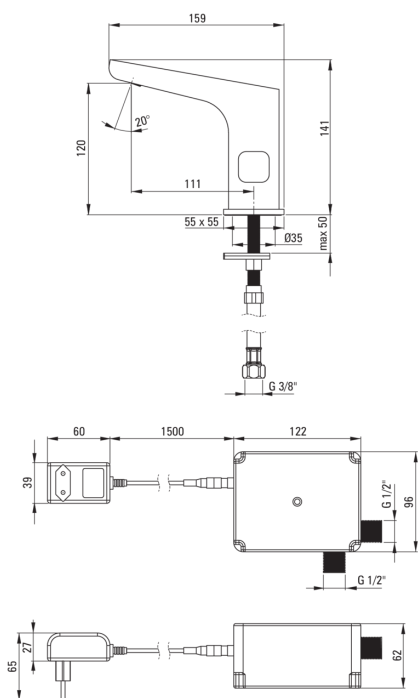

HIACYNT

Washbasin tap, contactless

Product code: BQH_N29V

EAN: 5907650875192

Color: nero

Warranty [years]: 7

Mixer

Finish	nero
Material	brass
Mixer type	sensor
Installation method	standing
Flow class [l/min]	Z - 4-9 l/min
Acoustic group [db]	I (x ≤ 20)
Check valves	Yes

Spout

Spout type	still
Mixer spout range [mm]	112
Material	brass

Aerator

Aerator type	swivel, flat
Aerator size	M24

Connecting hose

Length [mm]	450
Installation thread	1/2"
Connection thread	M10, 3/8"

Features:

- The mixer body is made of the highest quality brass
- Contactless tap with a motion sensor
- The mixer is equipped with a stream aerator
- The movable aerator allows you to direct the water stream
- 45 cm connection hoses included
- Z flow class (4-9 l/min) allowing for water consumption reduction
- The mixer is equipped with non-return valves so that the mixed water does not flow back into the installation
- Innovative, durable and easy to clean Nero coating
- Only the best materials, the quality of which has been confirmed by laboratory tests
- Modern design with a hint of timelessness
- The mixer is manufactured in Poland, with the utmost care for product quality.
- The offer includes a cleaning agent for fixtures in all colors