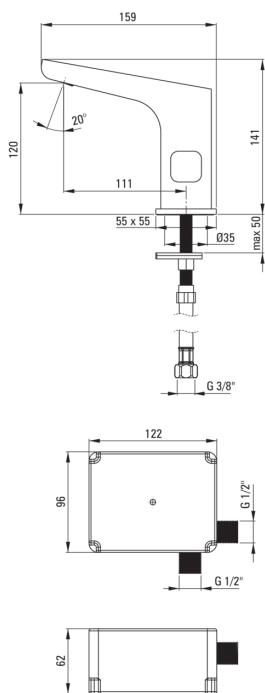

HIACYNT

Washbasin tap, contactless

Product code: BQH_N29R

EAN: 5907650875185

Color: nero

Warranty [years]: 7

Mixer

Finish	nero
Material	brass
Mixer type	sensor
Installation method	standing
Flow class [l/min]	Z - 4-9 l/min
Acoustic group [db]	I (x ≤ 20)
Check valves	Yes

Spout

Mixer spout range [mm]	111
Material	brass

Aerator

Aerator type	swivel, flat
Aerator size	M24

Connecting hose

Length [mm]	450
Installation thread	1/2"
Connection thread	M10

Features:

- The mixer body is made of the highest quality brass
- Contactless tap with a motion sensor
- The mixer is equipped with a stream aerator
- The movable aerator allows you to direct the water stream
- 45 cm connection hoses included
- Z flow class (4-9 l/min) allowing for water consumption reduction
- The mixer is equipped with non-return valves so that the mixed water does not flow back into the installation
- Innovative, durable and easy to clean Nero coating
- Only the best materials, the quality of which has been confirmed by laboratory tests
- Modern design with a hint of timelessness
- The mixer is manufactured in Poland, with the utmost care for product quality.
- The offer includes a cleaning agent for fixtures in all colors