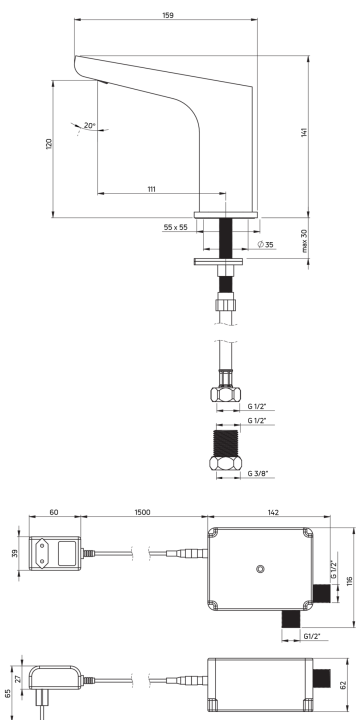

HIACYNT

Washbasin tap, contactless

Product code: BQH_N28V

EAN: 5907650875178

Color: nero

Warranty [years]: 7

Mixer

Finish	nero
Material	brass
Mixer type	sensor
Installation method	standing
Flow class [l/min]	Z - 4-9 l/min
Acoustic group [db]	I (x ≤ 20)
Check valves	Yes

Spout

Spout type	still
Mixer spout range [mm]	111
Material	brass

Aerator

Aerator type	swivel, flat
Aerator size	M24

Connecting hose

Length [mm]	450
Installation thread	1/2"
Connection thread	M8

Features:

- The mixer body is made of the highest quality brass
- Contactless tap with a motion sensor
- The mixer is equipped with a stream aerator
- The movable aerator allows you to direct the water stream
- 45 cm connection hoses included
- Z flow class (4-9 l/min) allowing for water consumption reduction
- The mixer is equipped with non-return valves so that the mixed water does not flow back into the installation
- Innovative, durable and easy to clean Nero coating
- Only the best materials, the quality of which has been confirmed by laboratory tests
- Modern design with a hint of timelessness
- The mixer is manufactured in Poland, with the utmost care for product quality.
- The offer includes a cleaning agent for fixtures in all colors