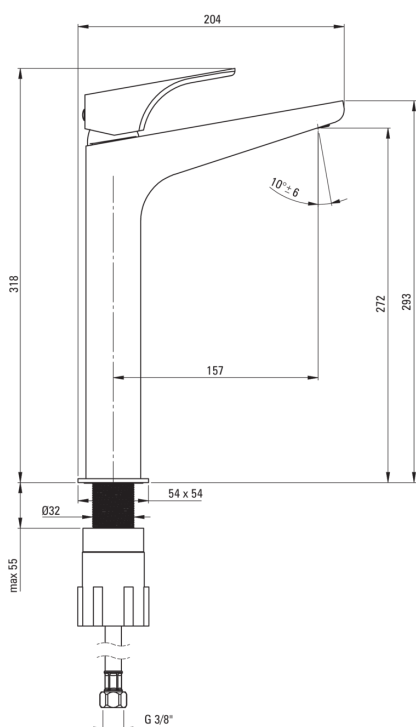

HIACYNT

Washbasin tap, tall

Product code: BQH_N20N

EAN: 5907650811060

Color: nero

Warranty [years]: 7

Mixer

Finish	nero
Material	brass
Mixer type	single-handle, mixer
Installation method	standing
Flow class [l/min]	Z - 4-9 l/min
Acoustic group [db]	I (x ≤ 20)

Mixer cartridge

Ceramic cartridge size	35 mm
------------------------	-------

Spout

Spout type	still
Material	brass

Aerator

Aerator type	swivel, honeycomb
Aerator size	M24

Connecting hose

Length [mm]	450
Installation thread	3/8"
Connection thread	M10

Features:

- The mixer body is made of the highest quality brass
- Modern design with a hint of timelessness
- The mixer is equipped with a stream aerator
- The movable aerator allows you to direct the water stream
- The mounting sleeve facilitates the installation of the mixer
- 45 cm connection hoses included
- Z flow class (4-9 l/min) allowing for water consumption reduction
- Innovative, durable and easy to clean Nero coating
- Dedicated cleaning agent, safe for cleaned surfaces
- Only the best materials, the quality of which has been confirmed by laboratory tests
- The offer includes a cleaning agent for fixtures in all colors