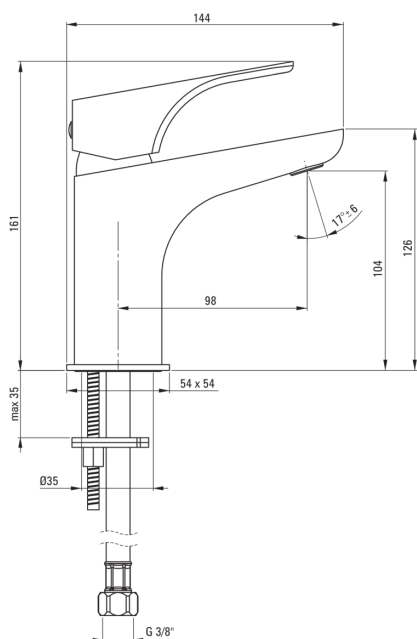

HIACYNT

Washbasin tap

Product code: BQH_N20M

EAN: 5907650827351

Color: nero

Warranty [years]: 7

Mixer

Finish	nero
Material	brass
Mixer type	single-handle, mixer
Installation method	standing
Flow class [l/min]	Z - 4-9 l/min
Acoustic group [db]	I (x ≤ 20)

Mixer cartridge

Ceramic cartridge size	35 mm
Eco-click cartridge	Yes

Spout

Spout type	still
Mixer spout range [mm]	98
Material	brass

Aerator

Aerator type	swivel, flat
Aerator size	M24

Connecting hose

Length [mm]	450
Installation thread	3/8"
Connection thread	M10

Features:

- Modern design with a hint of timelessness
- Innovative, durable and easy to clean Nero coating
- The mixer is equipped with a stream aerator
- The movable aerator allows you to direct the water stream
- 45 cm connection hoses included
- Z flow class (4-9 l/min) allowing for water consumption reduction
- Two-step ECO-click cartridge, allowing to reduce the water flow below 5 l/min
- we recommend buying a universal plug in the color of the mixer
- The offer includes a cleaning agent for fixtures in all colors