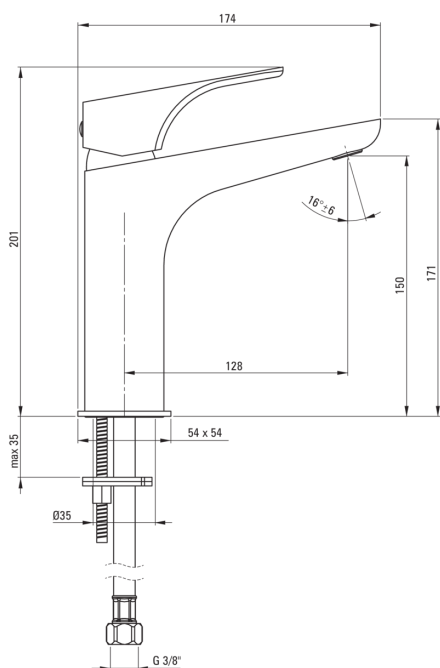

HIACYNT

Washbasin tap, tall

Product code: BQH_N20K

EAN: 5907650827344

Color: nero

Warranty [years]: 7

Mixer

Finish	nero
Material	brass
Mixer type	single-handle, mixer
Installation method	standing
Flow class [l/min]	Z - 4-9 l/min
Acoustic group [db]	I (x ≤ 20)

Mixer cartridge

Ceramic cartridge size	35 mm
Eco-click cartridge	Yes

Spout

Mixer spout range [mm]	128
Material	brass

Aerator

Aerator type	flat, swivel
Aerator size	M24

Connecting hose

Length [mm]	450
Installation thread	3/8"
Connection thread	M10

Features:

- Modern design with a hint of timelessness
- Innovative, durable and easy to clean Nero coating
- Two-step ECO-click cartridge, allowing to reduce the water flow below 5 l/min
- 45 cm connection hoses included
- The mixer is equipped with a stream aerator
- The movable aerator allows you to direct the water stream
- Z flow class (4-9 l/min) allowing for water consumption reduction
- we recommend buying a universal plug in the color of the mixer
- The offer includes a cleaning agent for fixtures in all colors