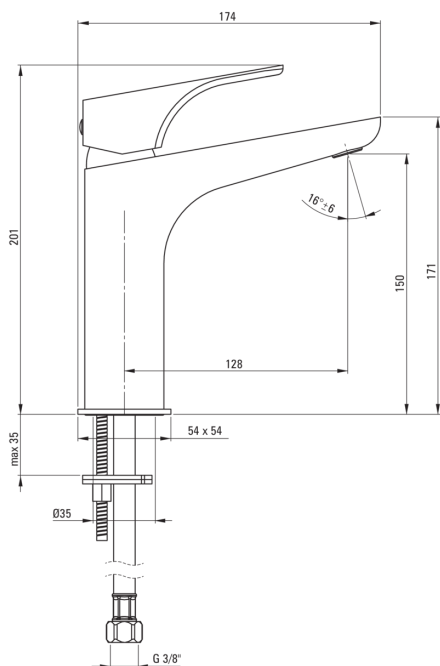

## Washbasin tap, tall

Product code: BQH\_N20K

EAN: 5907650827344

Color: nero

Warranty [years]: 7

### Mixer cartridge

Ceramic cartridge size	35 mm
Eco-click cartridge	Yes

### Spout

Mixer spout range [mm]	128
Material	brass

### Connecting hose

Length [mm]	450
Installation thread	3/8"
Connection thread	M10