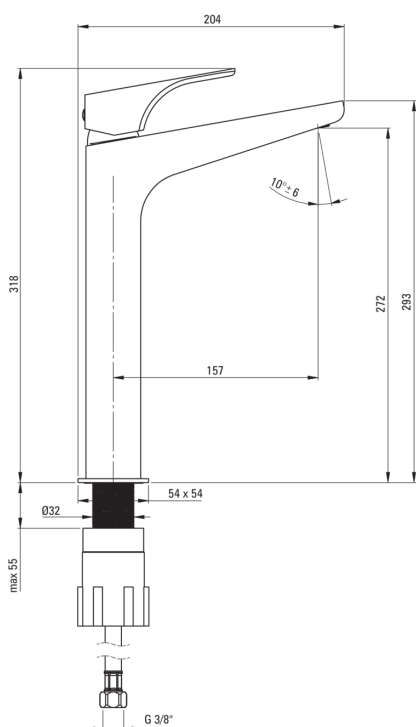

## Washbasin tap, tall

Product code: BQH\_A20N

EAN: 5907650811077

Color: bianco

Warranty [years]: 7

### Mixer cartridge

Ceramic cartridge size	35 mm
------------------------	-------

### Spout

Spout type	still
Mixer spout range [mm]	157
Material	brass

### Connecting hose

Length [mm]	450
Installation thread	3/8"
Connection thread	M10