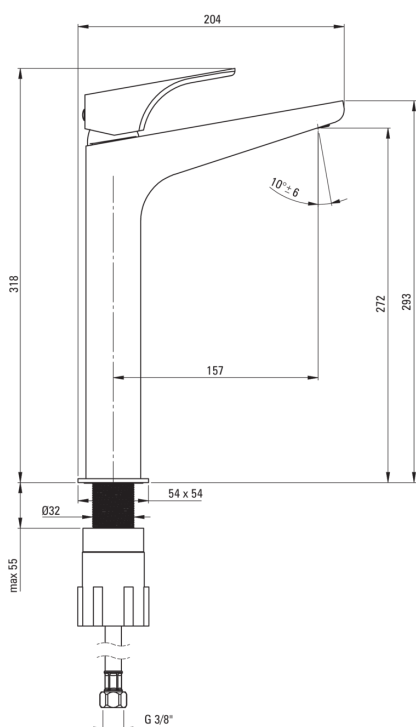

HIACYNT

Washbasin tap, tall

Product code: BQH_A20N

EAN: 5907650811077

Color: bianco

Warranty [years]: 7

Mixer

Finish	bianco
Material	brass
Mixer type	mixer, single-handle
Installation method	standing
Flow class [l/min]	Z - 4-9 l/min
Acoustic group [db]	I (x ≤ 20)

Mixer cartridge

Ceramic cartridge size	35 mm
------------------------	-------

Spout

Spout type	still
Mixer spout range [mm]	157
Material	brass

Aerator

Aerator type	honeycomb, swivel
Aerator size	M24

Connecting hose

Length [mm]	450
Installation thread	3/8"
Connection thread	M10

Features:

- The mixer body is made of the highest quality brass
- The mixer is equipped with a stream aerator
- The movable aerator allows you to direct the water stream
- The mounting sleeve facilitates the installation of the mixer
- 45 cm connection hoses included
- Z flow class (4-9 l/min) allowing for water consumption reduction
- Innovative and durable Bianco coating
- Dedicated cleaning agent, safe for cleaned surfaces
- Only the best materials, the quality of which has been confirmed by laboratory tests
- Modern design with a hint of timelessness
- The offer includes a cleaning agent for fixtures in all colors