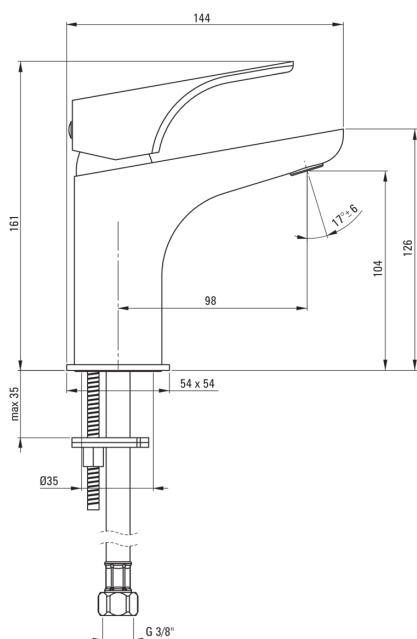

HIACYNT

Washbasin tap

Product code: BQH_A20M

EAN: 5908212086841

Color: bianco

Warranty [years]: 7

Mixer

Finish	bianco
Mixer type	single-handle, mixer
Installation method	standing
Flow class [l/min]	Z - 4-9 l/min
Acoustic group [db]	I ($x \leq 20$)

Mixer cartridge

Ceramic cartridge size	35 mm
Eco-click cartridge	Yes

Spout

Spout type	still
Mixer spout range [mm]	98
Material	brass

Aerator

Aerator type	swivel, flat
Aerator size	M24

Connecting hose

Length [mm]	450
Installation thread	3/8"
Connection thread	M8

Features:

- The mixer body is made of the highest quality brass
- The mixer is equipped with a stream aerator
- The movable aerator allows you to direct the water stream
- Two-step ECO-click cartridge, allowing to reduce the water flow below 5 l/min
- 45 cm connection hoses included
- Z flow class (4-9 l/min) allowing for water consumption reduction
- Innovative and durable Bianco coating
- Modern design with a hint of timelessness
- Dedicated cleaning agent, safe for cleaned surfaces
- Only the best materials, the quality of which has been confirmed by laboratory tests
- The offer includes a cleaning agent for fixtures in all colors