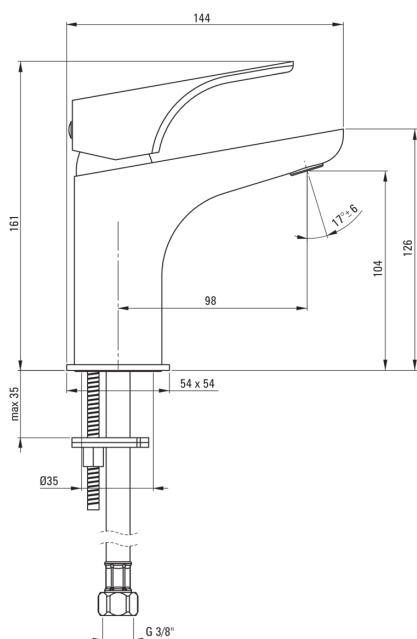

HIACYNT

Washbasin tap

Product code: BQH_A20M

EAN: 5908212086841

Color: bianco

Warranty [years]: 7

Mixer

Finish	bianco
Material	brass
Mixer type	single-handle, mixer
Installation method	standing
Flow class [l/min]	Z - 4-9 l/min
Acoustic group [db]	I (x ≤ 20)

Mixer cartridge

Ceramic cartridge size	35 mm
Eco-click cartridge	Yes

Spout

Spout type	still
Mixer spout range [mm]	98
Material	brass

Aerator

Aerator type	swivel, flat
Aerator size	M24

Connecting hose

Length [mm]	450
Installation thread	3/8"
Connection thread	M8

Features:

- The mixer body is made of the highest quality brass
- The mixer is equipped with a stream aerator
- The movable aerator allows you to direct the water stream
- Two-step ECO-click cartridge, allowing to reduce the water flow below 5 l/min
- 45 cm connection hoses included
- Z flow class (4-9 l/min) allowing for water consumption reduction
- Innovative and durable Bianco coating
- Modern design with a hint of timelessness
- Dedicated cleaning agent, safe for cleaned surfaces
- Only the best materials, the quality of which has been confirmed by laboratory tests
- The offer includes a cleaning agent for fixtures in all colors