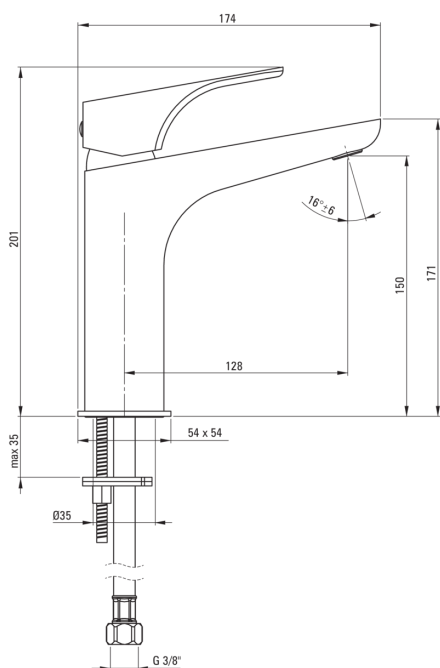

HIACYNT

Washbasin tap, tall

Product code: BQH_A20K

EAN: 5908212086834

Color: bianco

Warranty [years]: 7

Mixer

Finish	bianco
Material	brass
Mixer type	single-handle, mixer
Installation method	standing
Flow class [l/min]	Z - 4-9 l/min
Acoustic group [db]	I (x ≤ 20)

Mixer cartridge

Ceramic cartridge size	35 mm
Eco-click cartridge	Yes

Spout

Spout type	still
Mixer spout range [mm]	128
Material	brass

Aerator

Aerator type	swivel, flat
Aerator size	M24

Connecting hose

Length [mm]	450
Installation thread	3/8"
Connection thread	M10

Features:

- The mixer body is made of the highest quality brass
- The mixer is equipped with a stream aerator
- The movable aerator allows you to direct the water stream
- Two-step ECO-click cartridge, allowing to reduce the water flow below 5 l/min
- 45 cm connection hoses included
- Z flow class (4-9 l/min) allowing for water consumption reduction
- Innovative and durable Bianco coating
- Modern design with a hint of timelessness
- Dedicated cleaning agent, safe for cleaned surfaces
- Only the best materials, the quality of which has been confirmed by laboratory tests
- The offer includes a cleaning agent for fixtures in all colors