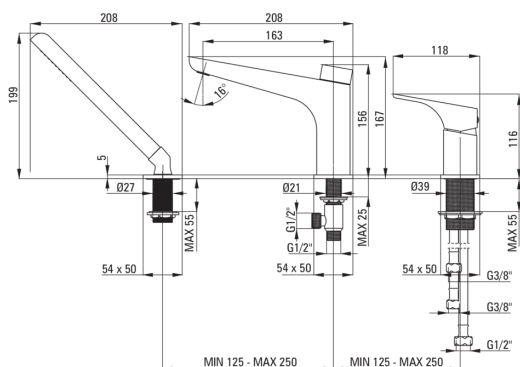

HIACYNT

Bath mixer, 3-hole

Product code: BQH_A13M

EAN: 5908212084960

Color: bianco

Warranty [years]: 7

Mixer

Finish	bianco
Mixer type	mixer, single-handle
Installation method	standing
Acoustic group [db]	1 (x ≤ 20)

Mixer cartridge

Ceramic cartridge size	35 mm
------------------------	-------

Spout

Spout type	still
Mixer spout range [mm]	178
Material	brass

Function switch

Switch type	ceramic mechanical
-------------	--------------------

Aerator

Aerator type	flat, laminar
Aerator size	M24

Connecting hose

Length [mm]	500
Installation thread	3/8"
Connection thread	M12

Hose

Length [mm]	1500
Braid type	double braided

Hand shower

Number of functions	1
Anti-calc	Yes

Features:

- Modern design with a hint of timelessness
- The mixer body is made of the highest quality brass
- The mixer is equipped with a stream aerator
- The movable aerator allows you to direct the water stream
- Mechanical ceramic function switch
- The mounting sleeve facilitates the installation of the mixer
- 45 cm connection hoses included
- Innovative and durable Bianco coating
- Anti-calc hand shower
- Only the best materials, the quality of which has been confirmed by laboratory tests
- The offer includes a cleaning agent for fixtures in all colors