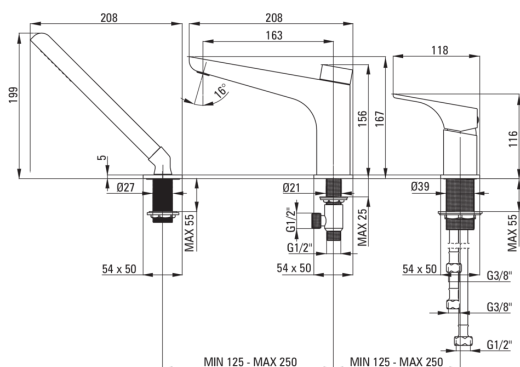

HIACYNT

Bath mixer, 3-hole

Product code: BQH_A13M

EAN: 5908212084960

Color: bianco

Warranty [years]: 7

Mixer

Finish	bianco
Mixer type	mixer, single-handle
Installation method	standing
Acoustic group [db]	1 (x ≤ 20)

Mixer cartridge

Ceramic cartridge size	35 mm
------------------------	-------

Spouts

Spout type	still
Mixer spout range [mm]	178
Material	brass

Function switch

Switch type	ceramic mechanical
-------------	--------------------

Aerators

Aerator type	flat, laminar
Aerator size	M24

Connecting hoses

Length [mm]	500
Installation thread	3/8"
Connection thread	M12

Hoses

Length [mm]	1500
Braid type	double braided

Hand showers

Number of functions	1
Anti-calc	Yes

Features:

- Modern design with a hint of timelessness
- The mixer body is made of the highest quality brass
- The mixer is equipped with a stream aerator
- The movable aerator allows you to direct the water stream
- Mechanical ceramic function switch
- The mounting sleeve facilitates the installation of the mixer
- 45 cm connection hoses included
- Innovative and durable Bianco coating
- Anti-calc hand shower
- Only the best materials, the quality of which has been confirmed by laboratory tests
- The offer includes a cleaning agent for fixtures in all colors