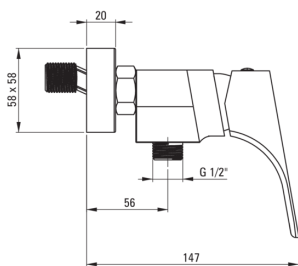

HIACYNT

Shower mixer, wall-mounted

Product code: BQH_040M

EAN: 5908212031032

Color: chrome

Warranty [years]: 7

Mixer

Finish	chrome
Material	brass
Mixer type	single-handle, mixer
Installation method	wall-mounted
Acoustic group [db]	I ($x \leq 20$)

Mixer cartridge

Ceramic cartridge size	35 mm
------------------------	-------

Features:

- The mixer body is made of the highest quality brass
- Modern design with a hint of timelessness
- Only the best materials, the quality of which has been confirmed by laboratory tests
- The offer includes a cleaning agent for fixtures in all colors