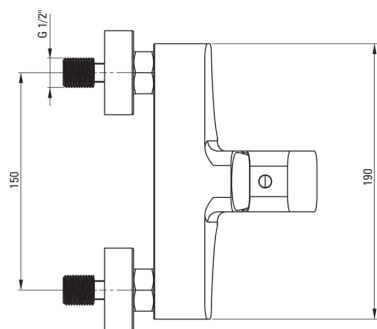

HIACYNT

Shower mixer, wall-mounted

Product code: BQH_040M

EAN: 5908212031032

Color: chrome

Warranty [years]: 7

Mixer

Finish	chrome
Material	brass
Mixer type	single-handle, mixer
Installation method	wall-mounted
Acoustic group [db]	I ($x \leq 20$)

Mixer cartridge

Ceramic cartridge size	35 mm
------------------------	-------

Features:

- The mixer body is made of the highest quality brass
- Modern design with a hint of timelessness
- Only the best materials, the quality of which has been confirmed by laboratory tests
- The offer includes a cleaning agent for fixtures in all colors