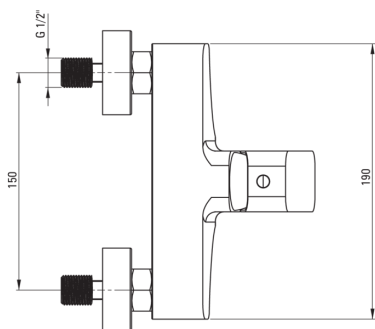

HIACYNT

Shower mixer, wall-mounted

Product code: BQH_040M

EAN: 5908212031032

Color: chrome

Warranty [years]: 7

Mixer

Finish	chrome
Mixer type	single-handle, mixer
Installation method	wall-mounted
Acoustic group [db]	I (x ≤ 20)

Mixer cartridge

Ceramic cartridge size	35 mm
------------------------	-------

Features:

- The mixer body is made of the highest quality brass
- Modern design with a hint of timelessness
- Only the best materials, the quality of which has been confirmed by laboratory tests
- The offer includes a cleaning agent for fixtures in all colors