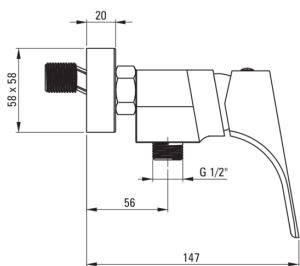

HIACYNT

Shower mixer, wall-mounted

Product code: BQH_040M

EAN: 5908212031032

Color: chrome

Warranty [years]: 7

Mixer

Finish	chrome
Mixer type	single-handle, mixer
Installation method	wall-mounted
Acoustic group [db]	I (x ≤ 20)

Mixer cartridge

Ceramic cartridge size	35 mm
------------------------	-------

Features:

- The mixer body is made of the highest quality brass
- Modern design with a hint of timelessness
- Only the best materials, the quality of which has been confirmed by laboratory tests
- The offer includes a cleaning agent for fixtures in all colors