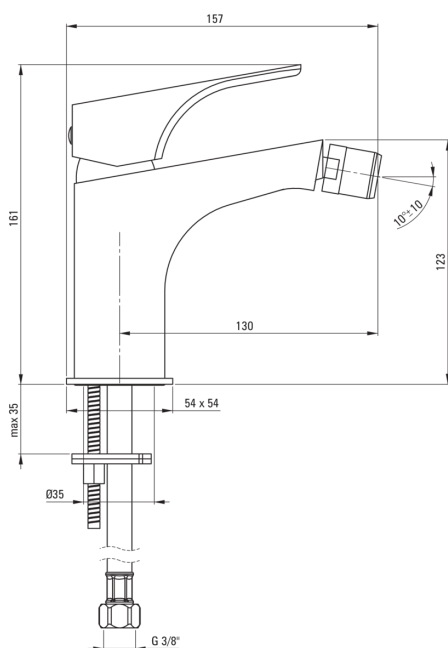

## Bidet tap

Product code: BQH\_030M

EAN: 5907650827337

Color: chrome

Warranty [years]: 7

### Mixer cartridge

Ceramic cartridge size	35 mm
------------------------	-------

### Spout

Spout type	still
Mixer spout range [mm]	130
Material	brass

### Connecting hose

Length [mm]	450
Installation thread	3/8"
Connection thread	M10