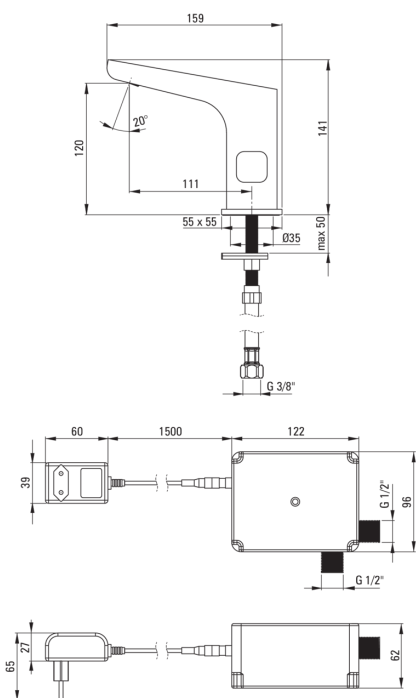

HIACYNT

Washbasin tap, contactless

Product code: BQH_029V

EAN: 5908212089385

Color: chrome

Warranty [years]: 7

Mixer

Finish	chrome
Material	brass
Mixer type	sensor
Installation method	standing
Flow class [l/min]	Z - 4-9 l/min
Acoustic group [db]	I (x ≤ 20)
Check valves	Yes

Mixer cartridge

Spout

Spout type	still
Mixer spout range [mm]	112
Material	brass

Aerator

Aerator type	flat, swivel
Aerator size	M24

Connecting hose

Length [mm]	450
Installation thread	1/2"
Connection thread	M10, 3/8"

Features:

- The mixer body is made of the highest quality brass
- Contactless tap with a motion sensor
- The mixer is equipped with a stream aerator
- The movable aerator allows you to direct the water stream
- 45 cm connection hoses included
- Z flow class (4-9 l/min) allowing for water consumption reduction
- The mixer is equipped with non-return valves so that the mixed water does not flow back into the installation
- Modern design with a hint of timelessness
- Only the best materials, the quality of which has been confirmed by laboratory tests
- The mixer is manufactured in Poland, with the utmost care for product quality.
- The offer includes a cleaning agent for fixtures in all colors