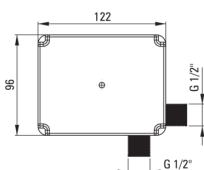

Product code: BQH_029R

EAN: 5908212078266

Color: chrome

Warranty [years]: 7