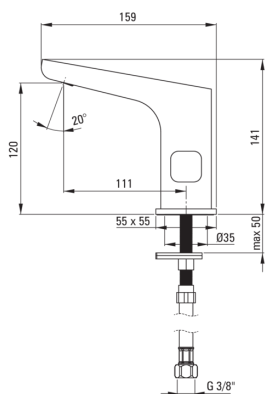

HIACYNT

Washbasin tap, contactless

Product code: BQH_029R

EAN: 5908212078266

Color: chrome

Warranty [years]: 7

Mixer

Finish	chrome
Material	brass
Mixer type	sensor
Installation method	standing
Flow class [l/min]	Z - 4-9 l/min
Acoustic group [db]	I (x ≤ 20)
Check valves	Yes

Mixer cartridge

Spout

Spout type	still
Mixer spout range [mm]	112
Material	brass

Aerator

Aerator type	flat, swivel
Aerator size	M24

Connecting hose

Length [mm]	450
Installation thread	1/2"
Connection thread	M8