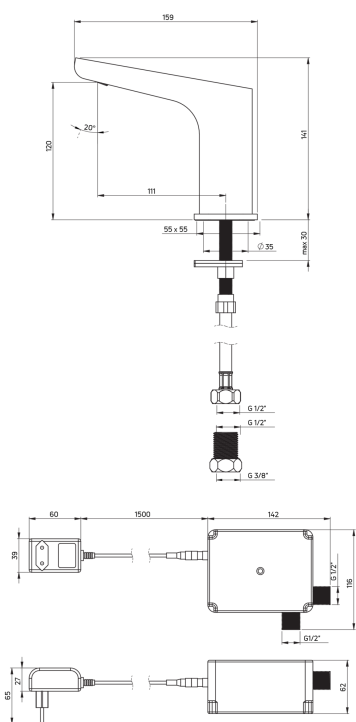

## Washbasin tap, contactless

Product code: BQH\_028V

EAN: 5908212089408

Color: chrome

Warranty [years]: 7

### Spout

Spout type	still
Mixer spout range [mm]	111
Material	brass

### Aerator

Aerator type	swivel, flat
Aerator size	M24

### Connecting hose

Length [mm]	450
Installation thread	1/2"
Connection thread	M8