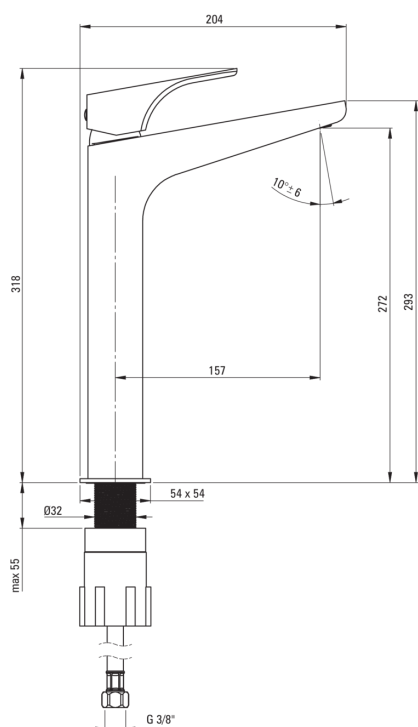

HIACYNT

Washbasin tap, tall

Product code: BQH_020N

EAN: 5907650811053

Color: chrome

Warranty [years]: 7

Mixer

Finish	chrome
Material	brass
Mixer type	single-handle, mixer
Installation method	standing
Flow class [l/min]	Z - 4-9 l/min
Acoustic group [db]	I (x ≤ 20)

Mixer cartridge

Ceramic cartridge size	35 mm
------------------------	-------

Spout

Spout type	still
Mixer spout range [mm]	157
Material	brass

Aerator

Aerator type	honeycomb, swivel
Aerator size	M24
Water flow reduction	missing

Connecting hose

Length [mm]	450
Installation thread	3/8"
Connection thread	M10

Features:

- Modern design with a hint of timelessness
- The mixer body is made of the highest quality brass
- The mixer is equipped with a stream aerator
- The movable aerator allows you to direct the water stream
- The mounting sleeve facilitates the installation of the mixer
- 45 cm connection hoses included
- Z flow class (4-9 l/min) allowing for water consumption reduction
- Only the best materials, the quality of which has been confirmed by laboratory tests
- The offer includes a cleaning agent for fixtures in all colors