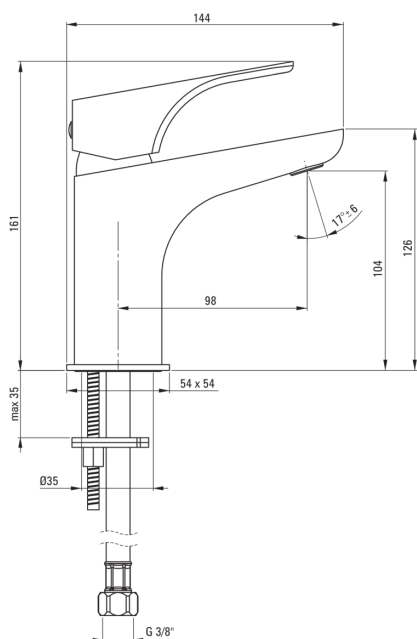

## Washbasin tap

Product code: BQH\_020M

EAN: 5907650827306

Color: chrome

Warranty [years]: 7

### Mixer cartridge

Ceramic cartridge size	35 mm
Eco-click cartridge	Yes

### Spout

Spout type	still
Mixer spout range [mm]	98
Material	brass

### Connecting hose

Length [mm]	450
Installation thread	3/8"
Connection thread	M10