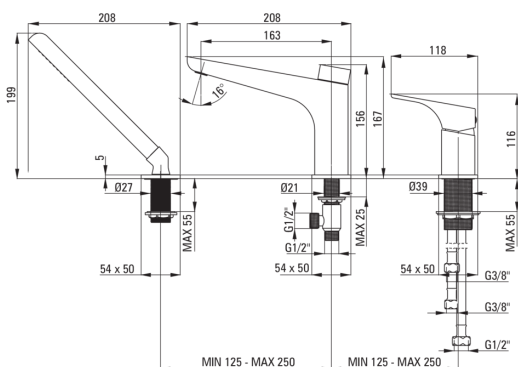

HIACYNT

Bath mixer, 3-hole

Product code: BQH_013M

EAN: 5908212062463

Color: chrome

Warranty [years]: 7

Mixer

| | |
|---------------------|----------------------|
| Finish | chrome |
| Material | brass |
| Mixer type | mixer, single-handle |
| Installation method | standing |
| Acoustic group [db] | I ($x \leq 20$) |

Mixer cartridge

| | |
|------------------------|-------|
| Ceramic cartridge size | 35 mm |
|------------------------|-------|

Spout

| | |
|------------------------|-------|
| Spout type | still |
| Mixer spout range [mm] | 178 |
| Material | brass |

Function switch

| | |
|-------------|--------------------|
| Switch type | ceramic mechanical |
|-------------|--------------------|

Aerator

| | |
|--------------|---------------|
| Aerator type | flat, laminar |
| Aerator size | M24 |

Connecting hose

| | |
|---------------------|------|
| Length [mm] | 500 |
| Installation thread | 3/8" |
| Connection thread | M12 |

Hose

| | |
|-------------|----------------|
| Length [mm] | 1500 |
| Braid type | double braided |