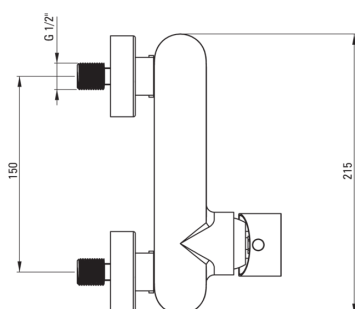

## Shower mixer, wall-mounted

Product code: BQG\_040M

EAN: 5908212083512

Color: chrome

Warranty [years]: 7

### Mixer

|                     |                      |
|---------------------|----------------------|
| Finish              | chrome               |
| Material            | brass                |
| Mixer type          | single-handle, mixer |
| Installation method | wall-mounted         |
| Acoustic group [db] | I ( $x \leq 20$ )    |

### Mixer cartridge

|                        |       |
|------------------------|-------|
| Ceramic cartridge size | 35 mm |
|------------------------|-------|