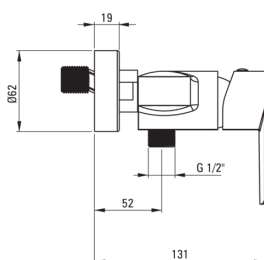

## Shower mixer, wall-mounted

Product code: BQG\_040M

EAN: 5908212083512

Color: chrome

Warranty [years]: 7

### Mixer cartridge

|                        |       |
|------------------------|-------|
| Ceramic cartridge size | 35 mm |
|------------------------|-------|