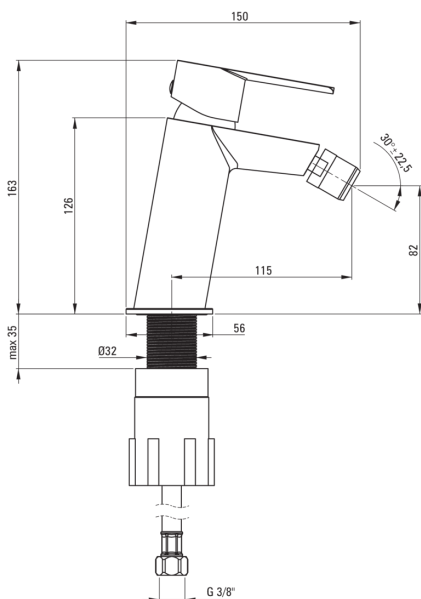

AGAWA Bidet tap

Product code: BQG_030M

EAN: 5907650873693

Color: chrome

Warranty [years]: 7

Mixer

Finish	chrome
Material	brass
Mixer type	single-handle, mixer
Installation method	standing
Acoustic group [db]	1 ($x \leq 20$)

Mixer cartridge

Ceramic cartridge size	35 mm
------------------------	-------

Spout

Spout type	still
Mixer spout range [mm]	115
Material	brass

Aerator

Aerator type	honeycomb
Aerator size	M22

Connecting hose

Length [mm]	450
Installation thread	3/8"
Connection thread	M10

Features:

- The mixer body is made of the highest quality brass
- The mixer is equipped with a stream aerator
- The mounting sleeve facilitates the installation of the mixer
- 45 cm connection hoses included
- Installation with or without a base ring
- Only the best materials, the quality of which has been confirmed by laboratory tests
- Cleaning agent for fixtures in all colors available