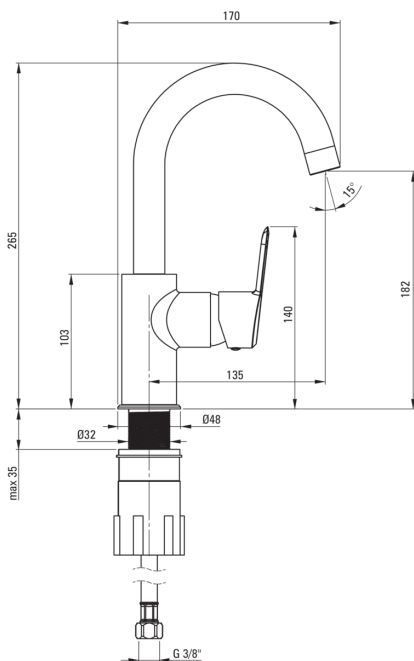

ARNIKA

Washbasin tap

Product code: BQA_Z24M

EAN: 5907650876311

Color: gold

Warranty [years]: 7

Mixer

Finish	gold
Material	brass
Mixer type	single-handle, mixer
Installation method	standing
Acoustic group [db]	I ($x \leq 20$)

Mixer cartridge

Ceramic cartridge size	35 mm
------------------------	-------

Spout

Spout type	swivel
Mixer spout range [mm]	135
Material	stainless steel

Aerator

Aerator type	silicone
Aerator size	M22

Connecting hose

Length [mm]	450
Installation thread	3/8"
Connection thread	M10

Features:

- The mixer body is made of the highest quality brass
- The mixer is equipped with a stream aerator
- Silicone aerator for easy limescale removal
- The mounting sleeve facilitates the installation of the mixer
- 45 cm connection hoses included
- The lever on the side makes it easier to keep the spout clean
- Design full of beauty and harmony
- The variety of colours gives many arrangement possibilities
- Only the best materials, the quality of which has been confirmed by laboratory tests
- The offer includes a cleaning agent for fixtures in all colors